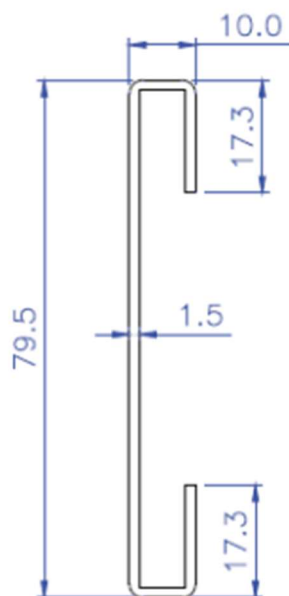

15mm STEEL COUPLER

AVAILABLE WITH 2 STEEL REINFORCING OPTIONS

STANDARD STEEL

HEAVY DUTY STEEL