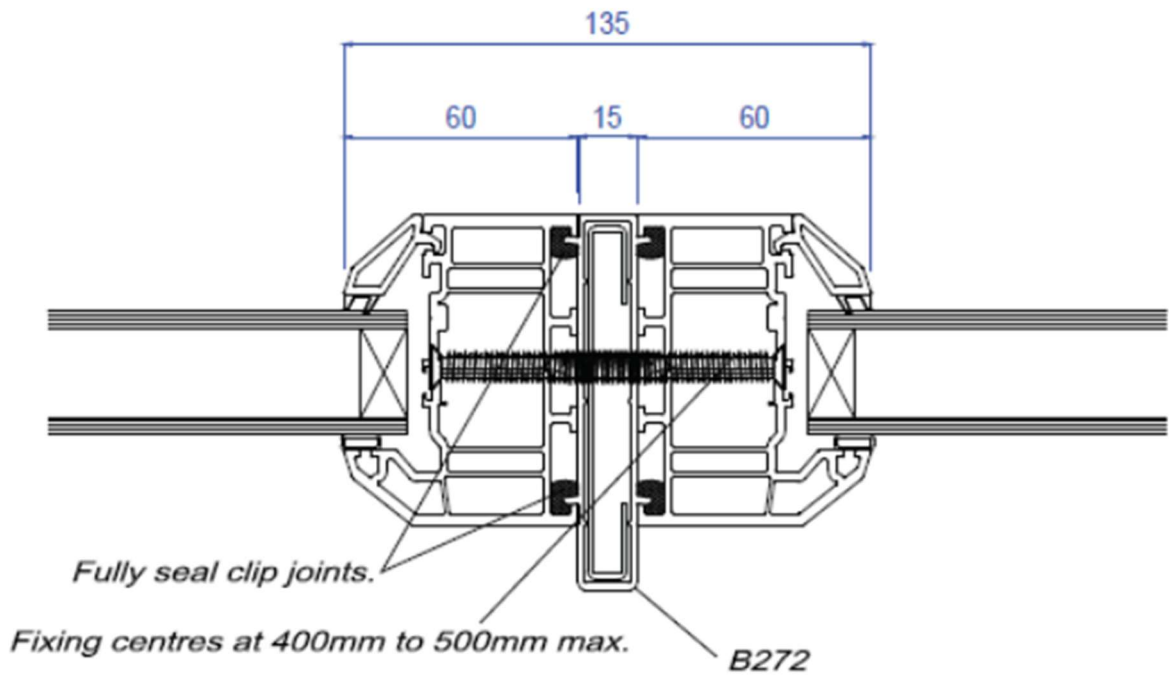

15mm STEEL COUPLER

AVAILABLE WITH 2 STEEL REINFORCING OPTIONS

STANDARD STEEL

HEAVY DUTY STEEL